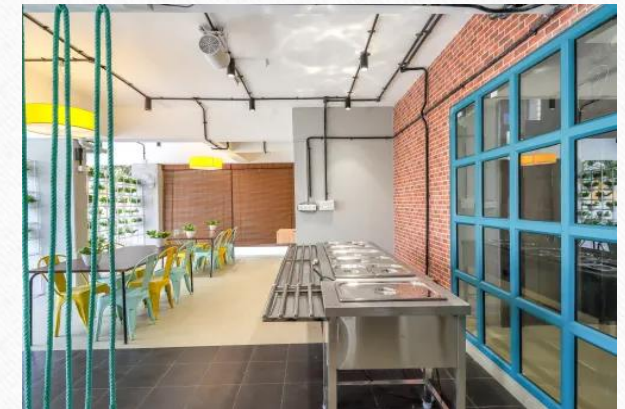

PG 9@ Stanza Living

**Address: 3,2nd Floor Gr Floor, 14th Main,
17th Cross Road, HSR Layout, Hosur Road
Bengaluru, Karnataka 560102**

<https://www.stanzaliving.com/>