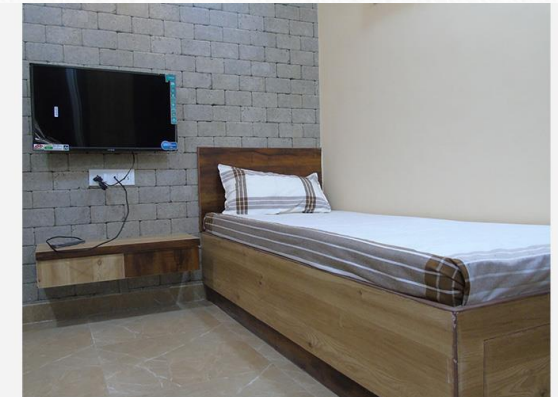

PG 15@ Bannergatta